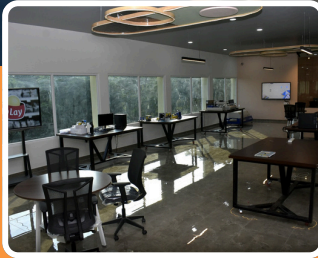

How We Do ?

WORKSPACE & Amenities

Discussion Corner

Maker's Space

Meeting Rooms

RJ E-Nest is an iTBI facility with the fully furnished space of 10,000 sq. ft. located on the third floor of Decennial Block, RVR & JC CE. The iTBI space is fully utilized to provide maker rooms, server rooms, discussion areas, cubicles (08), reception, and cafeteria; an office for faculty; a board room/conference room; and an executive waiting hall.

Data Center

Cubicals

Lobby

Facilities Available

Our facility is designed to support your growth and productivity. We offer a fully equipped co-working space, providing an ideal environment for collaboration and innovation. Technical support is readily available to ensure smooth operations and address any challenges you may encounter. For those requiring assistance, financial aid options are accessible, aimed at empowering individuals to achieve their goals. With these facilities, we are committed to creating a space where you can focus, innovate, and succeed.