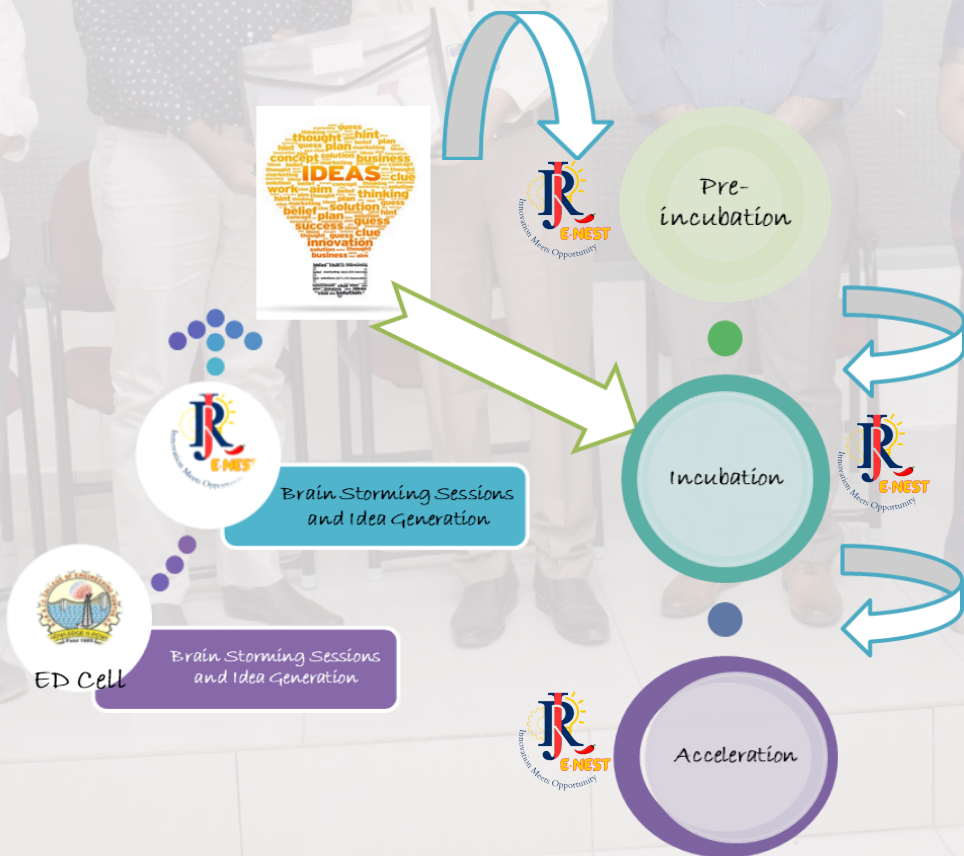

What We Do ?

In order to create a comprehensive platform for innovation and entrepreneurship, we assist entrepreneurs in utilizing the startup ecosystem. The RJ E-Nest Incubator offers a range of facilities, tools, and opportunities along with an ignition grant to help transform entrepreneurial ideas into profitable, scalable, and sustainable business endeavours.

How We Do ?