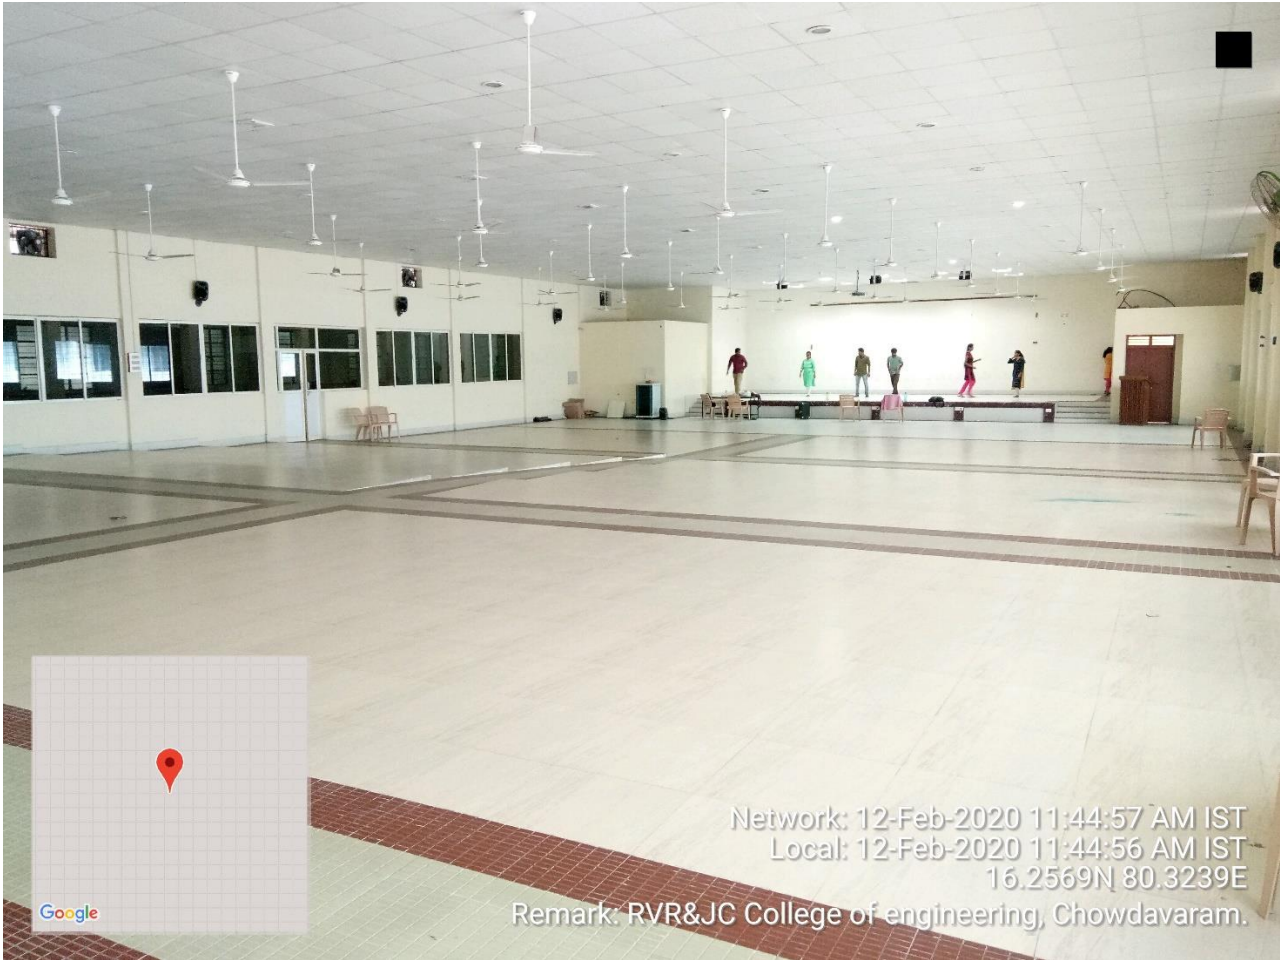

GRR Auditorium AD 202 (Seating capacity: 900)

Network: 12-Feb-2020 11:44:57 AM IST
Local: 12-Feb-2020 11:44:56 AM IST
16.2569N 80.3239E

Remark: RVR&JC College of engineering, Chowdavaram.